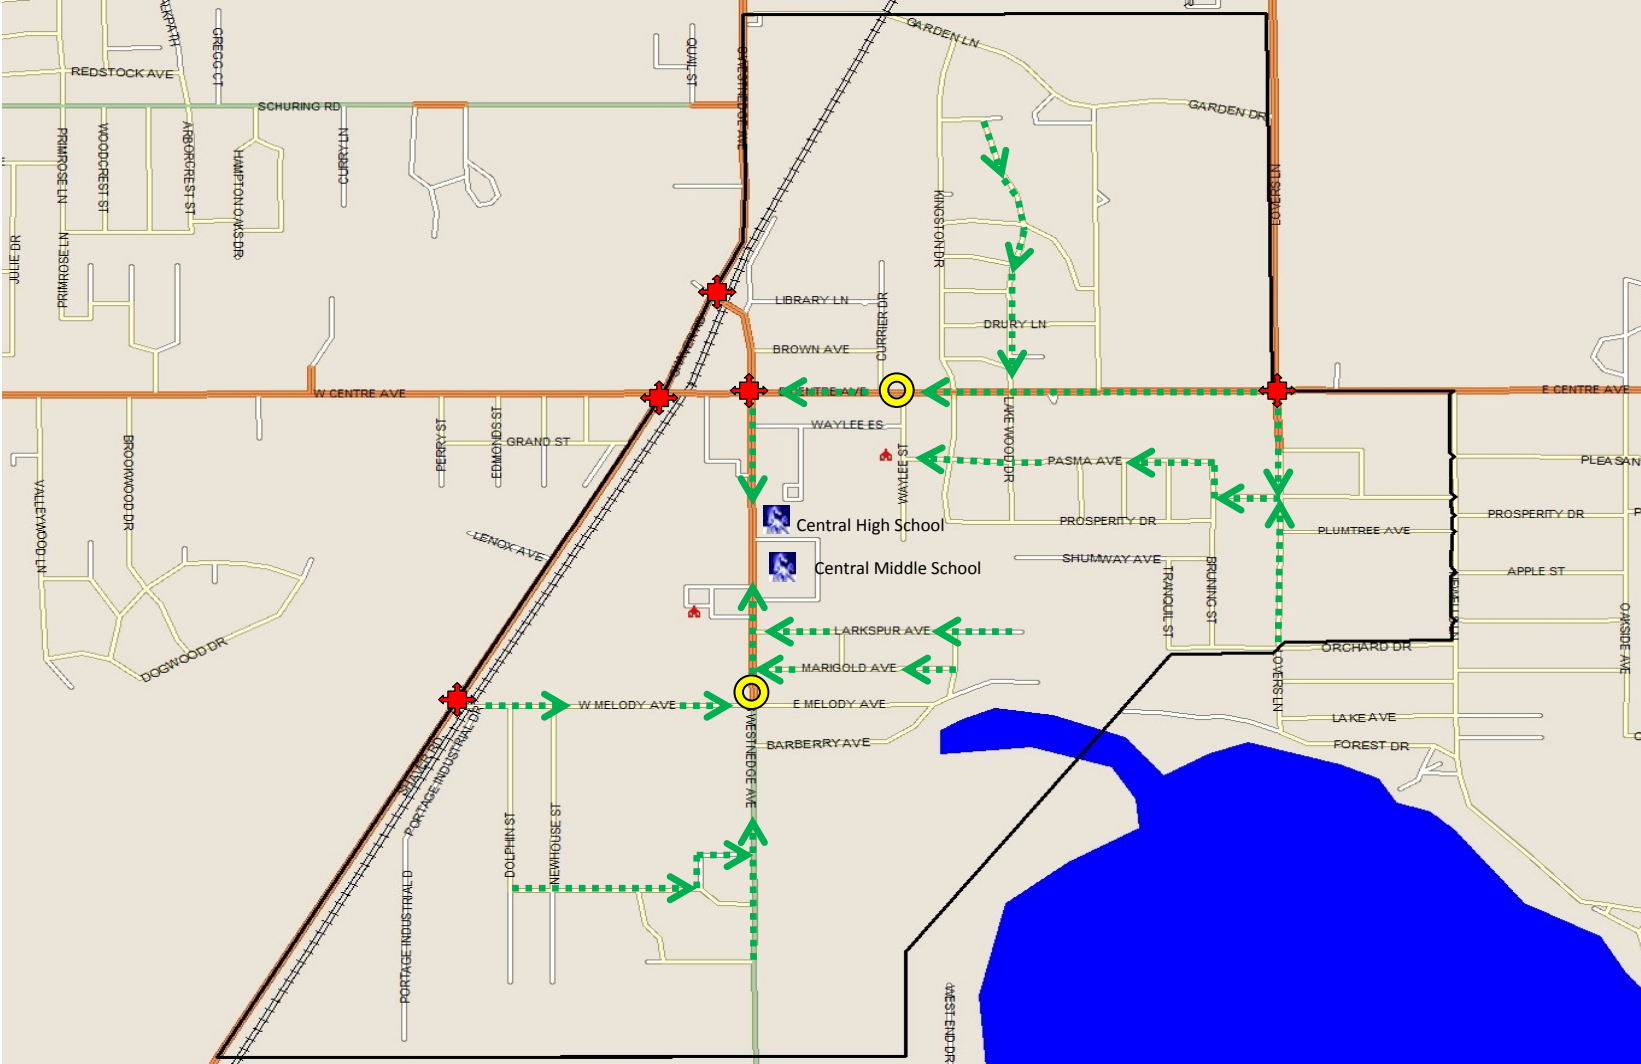

Central Middle and High School Safe Routes to School

Legend	
	Traffic light
	Flashing yellow light
	Non transportation boundary
	School site
	Suggested walking route to school