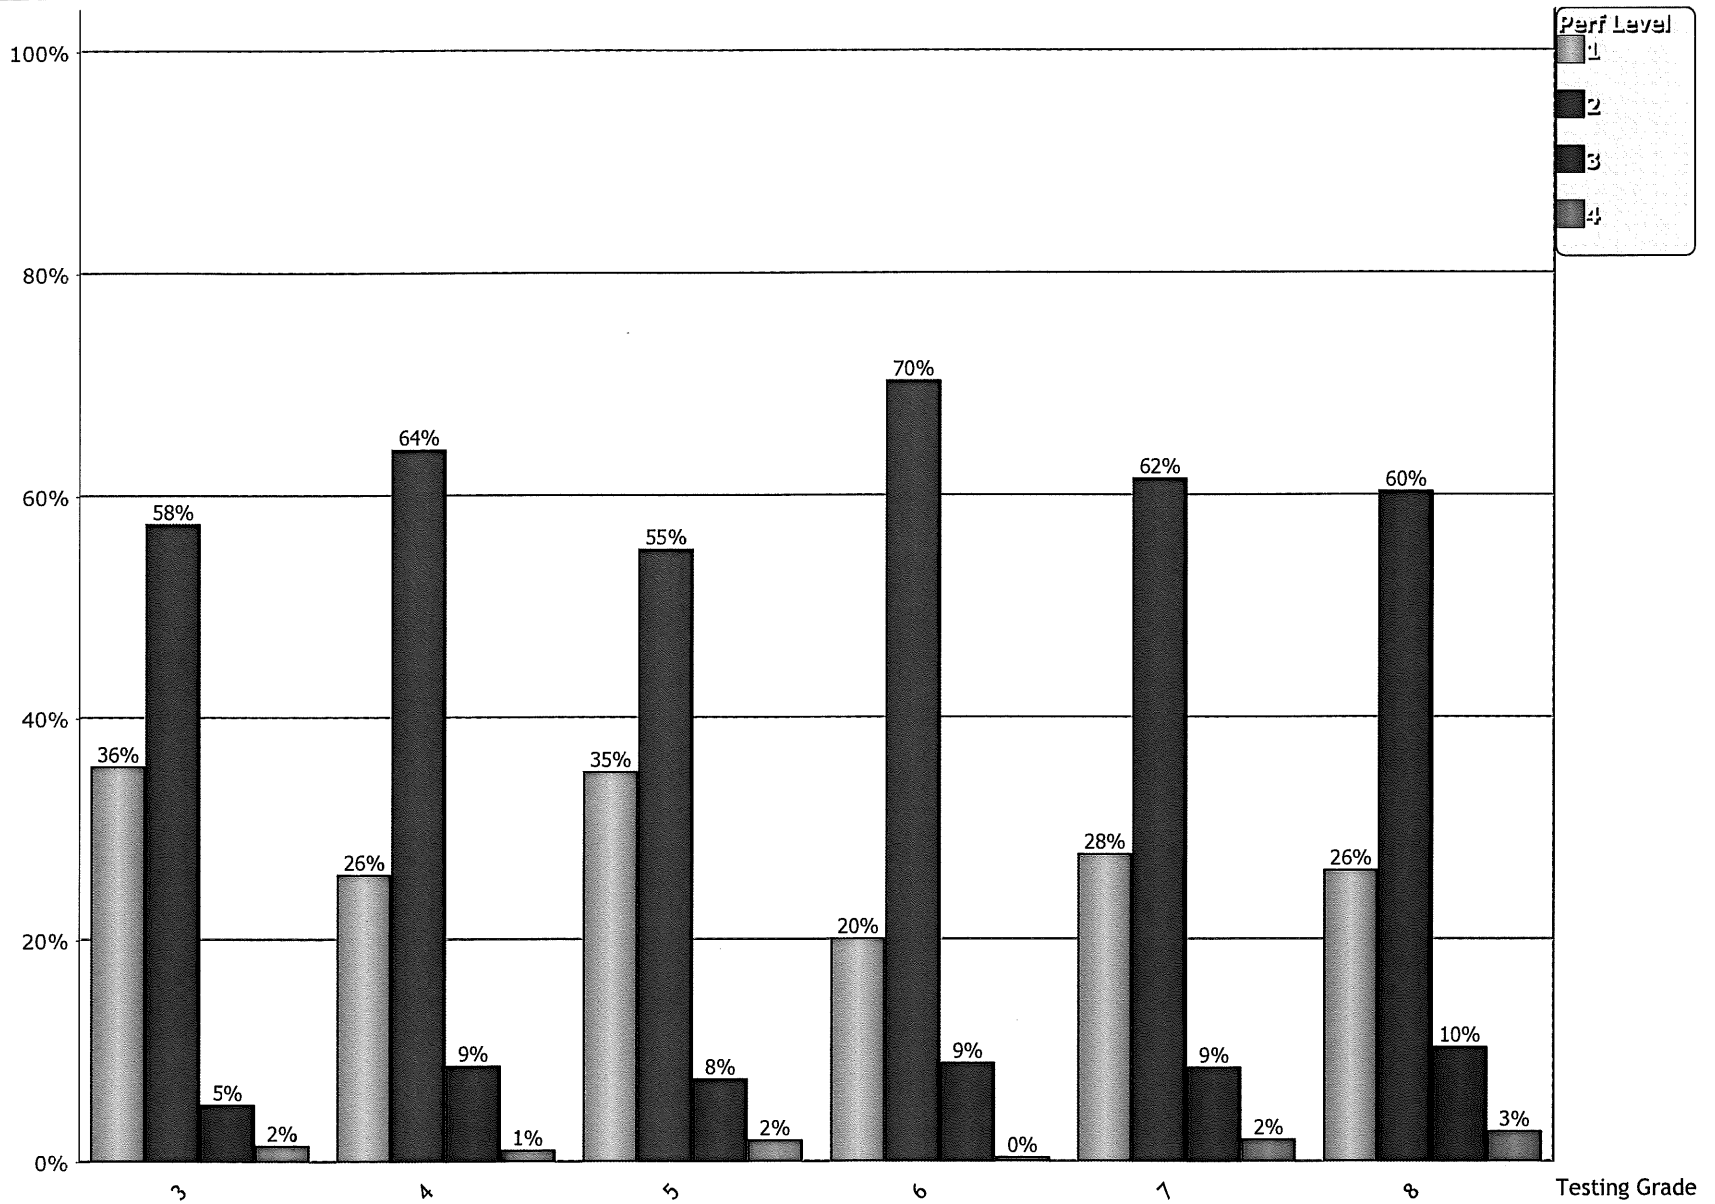

Tab B

MEAP Performance Levels

2007-2008 Portage Public Schools ELA Performance Levels

2007-2008 Portage Public Schools Writing MME Performance Levels

2007-2008 Portage Public Schools Social Studies MME Performance Levels