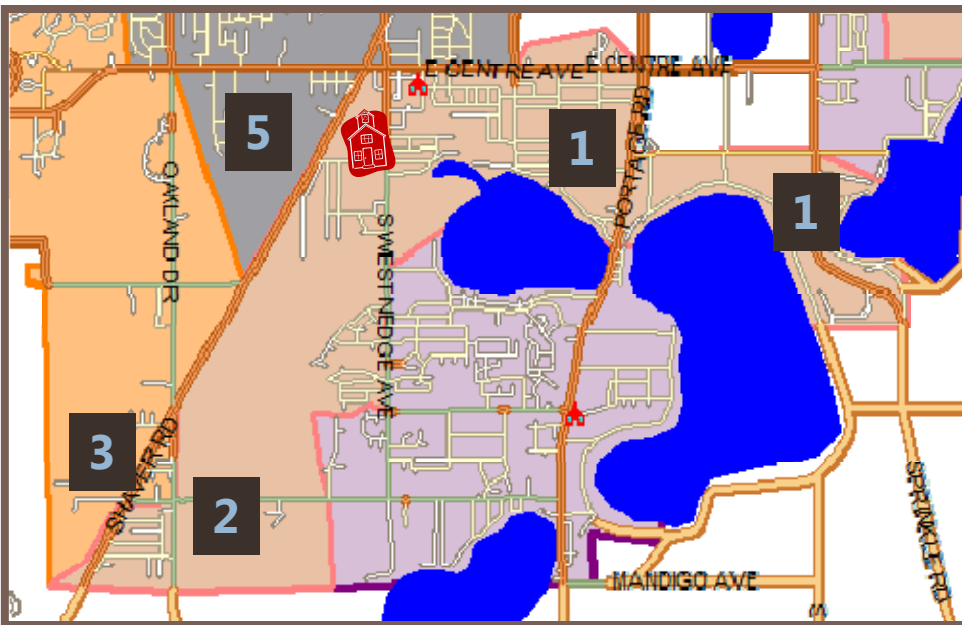

Central Elementary: Summary of Attendance Area Changes

□ New Areas:

1. from WAY -
 - area S of Centre and W of Portage Road
 - area E of Portage Rd & S of Zylman between Austin & Long Lakes
 - remaining area E of Sprinkle
2. from LCE
 - any areas W of Lloy St.
 - Lexington/Meredith neighborhood area NE of airport

□ Released Areas:

3. to MBE
 - selected areas along south Shaver Road
4. to ANG
 - small area NE of Westnedge/Milham
5. to WOD
 - area bounded by Westnedge, Romence, Lovers Lane and Milham
 - triangular area S of Centre between Oakland and Shaver