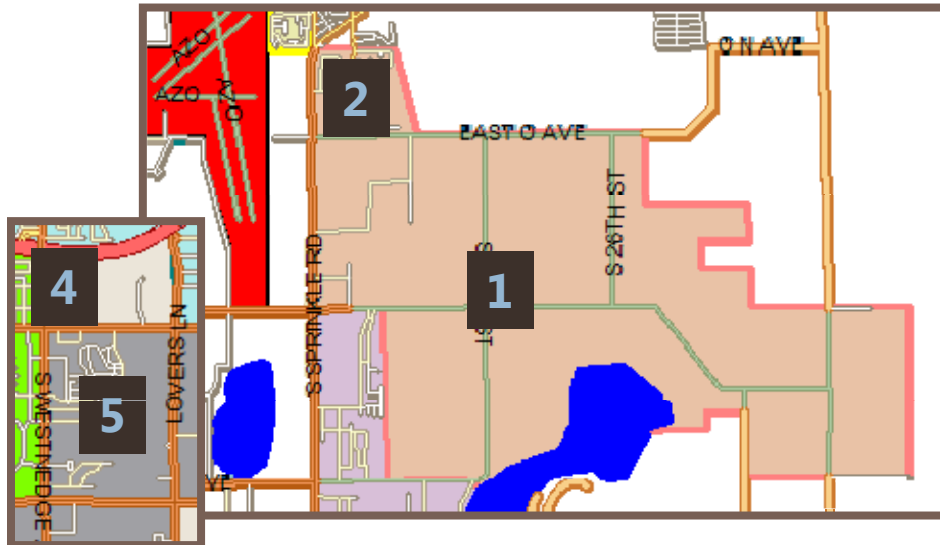

Central Elementary: Summary of Attendance Area Changes

□ New Areas:

1. from WAY -
 - area S of Centre and W of Portage Road
 - area E of Portage Rd & S of Zylman between Austin & Long Lakes
 - remaining area E of Sprinkle
2. from LCE
 - any areas W of Lloy St.
 - Lexington/Meredith neighborhood area NE of airport

□ Released Areas:

3. to MBE
 - selected areas along south Shaver Road
4. to ANG
 - small area NE of Westnedge/Milham
5. to WOD
 - area bounded by Westnedge, Romence, Lovers Lane and Milham
 - triangular area S of Centre between Oakland and Shaver