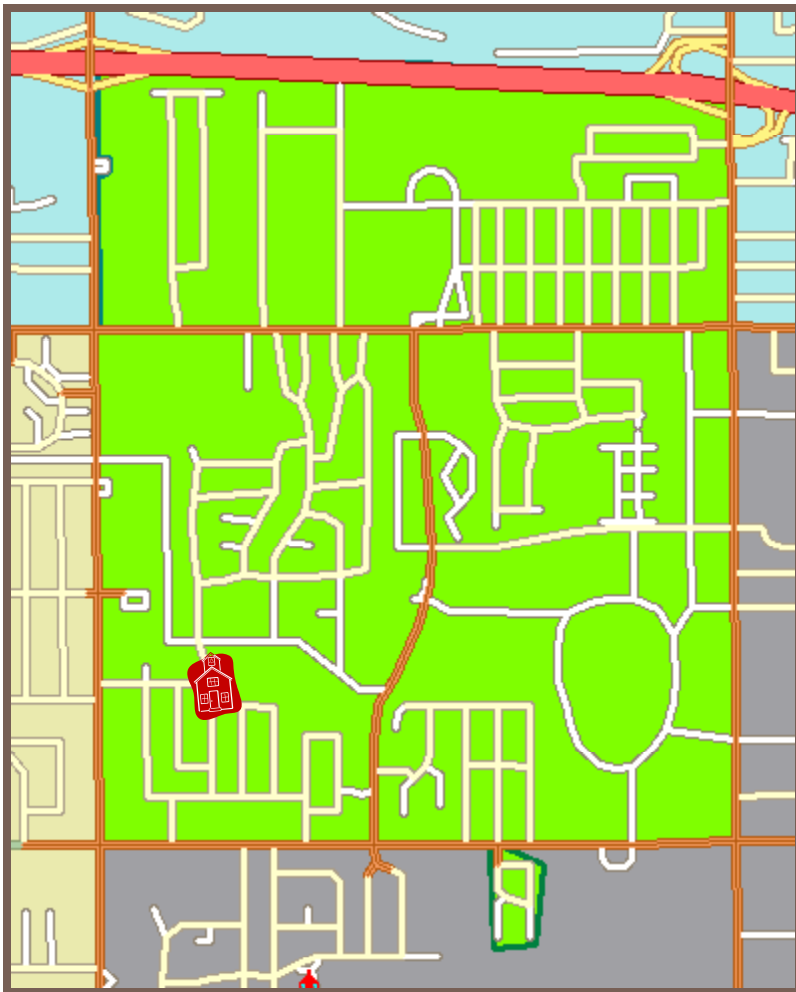

Haverhill Elementary: Summary of Attendance Area Changes

- New Areas:
 - ▣ None
- Released Areas:
 - ▣ None
- Room changes:
 - ▣ n/a

Haverhill Attendance Area Color: Green
Room changes subject to staffing & budget constraints.