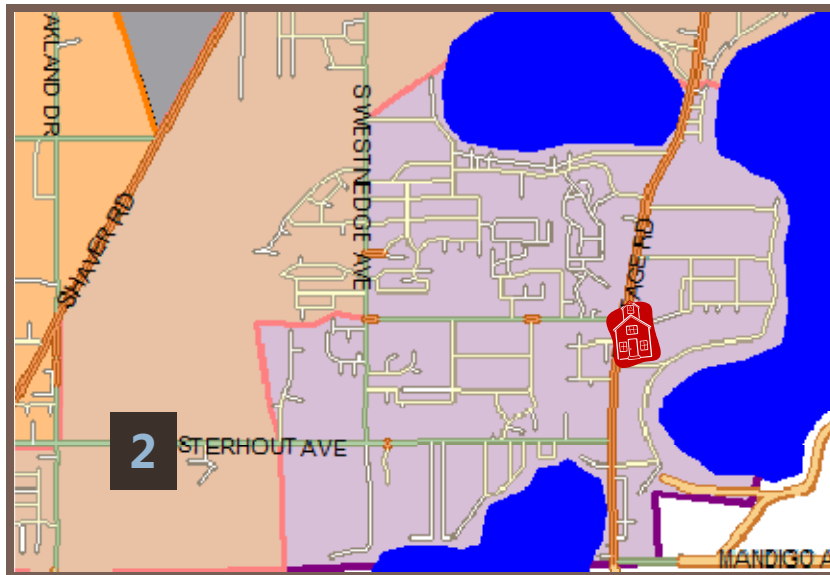

# Lake Center Elementary: Summary of Attendance Area Changes

## □ New Areas:

### 1. from WAY

- Capri/Deer Crossings/Tiffany neighborhoods NE of Centre/Sprinkle intersection
- neighborhoods E of Sprinkle, S of Centre and N of Zylman

### 2. to CEL

- area west of Lloy St.
- Lexington/Meredith area NE of airport