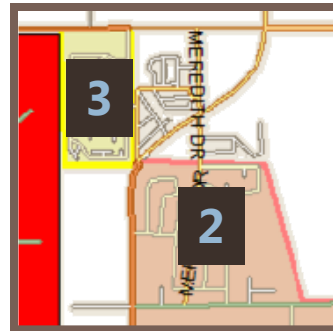

# Lake Center Elementary: Summary of Attendance Area Changes

## □ New Areas:

### 1. from WAY

- Capri/Deer Crossings/Tiffany neighborhoods NE of Centre/Sprinkle intersection
- neighborhoods E of Sprinkle, S of Centre and N of Zylman

### 2. to CEL

- area west of Lloy St.
- Lexington/Meredith area NE of airport