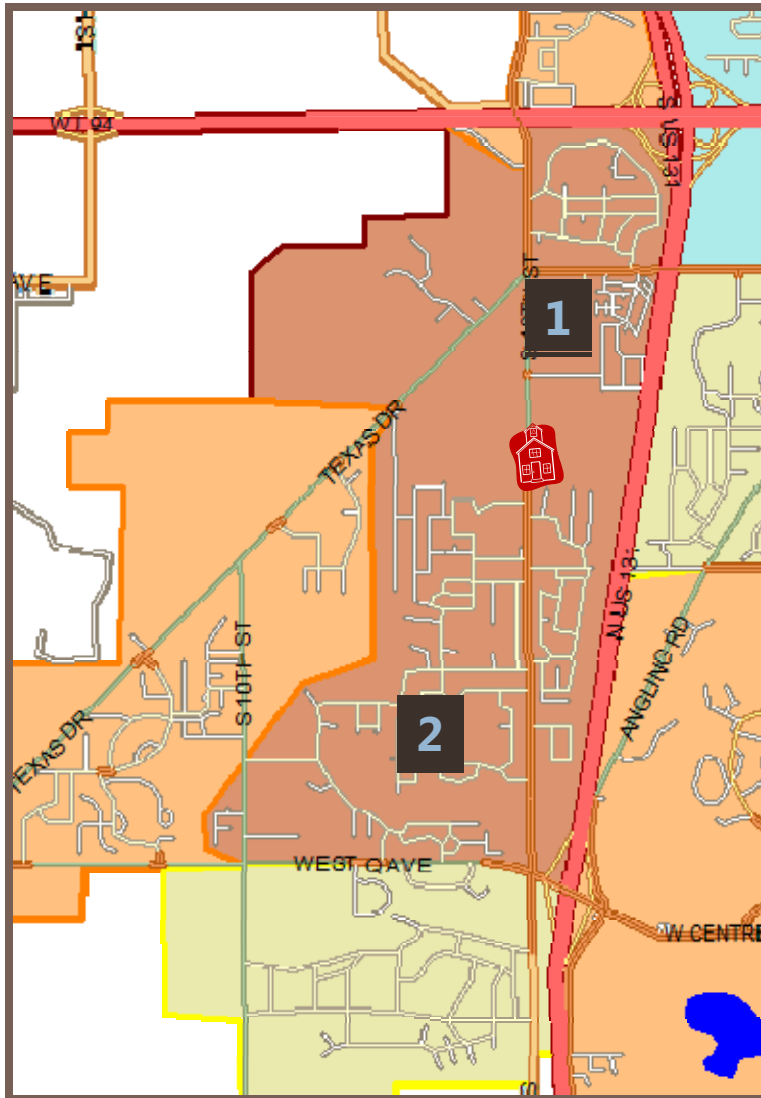

# 12<sup>th</sup> Street Elementary: Summary of Attendance Area Changes

## □ New Areas:

1. from MBE - areas immediately surrounding TWL & to the N
2. from WOD – all WOD attendance areas W of US131

## □ Released Areas:

□ n/a