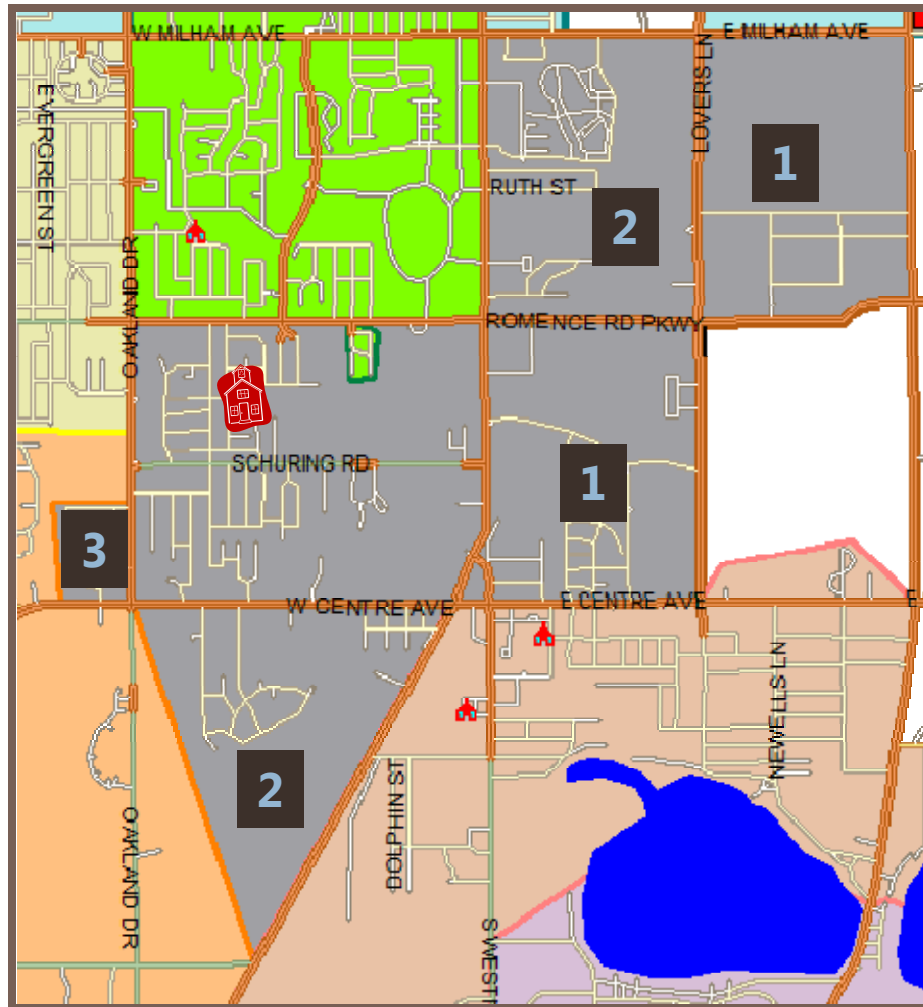

Woodland Elementary: Summary of Attendance Area Changes

□ New Areas:

1. from WAY –
 - area bounded by Westnedge, Lovers Lane, Centre, & Romence
 - area bounded by Lovers Lane, Romence, Portage Road and Milham
2. from CEL –
 - area bounded by Westnedge, Romence, Lovers Lane and Milham
 - triangular area S of Centre and E of Shaver
3. from MBE – neighborhood NW of Centre & Oakland

□ Released Areas:

- to TWL - all WOD attendance areas W of US131 (not shown)

□ Room changes:

- Three classrooms converted to use with early childhood program (from CEL)

Woodland Attendance Area Color: Grey